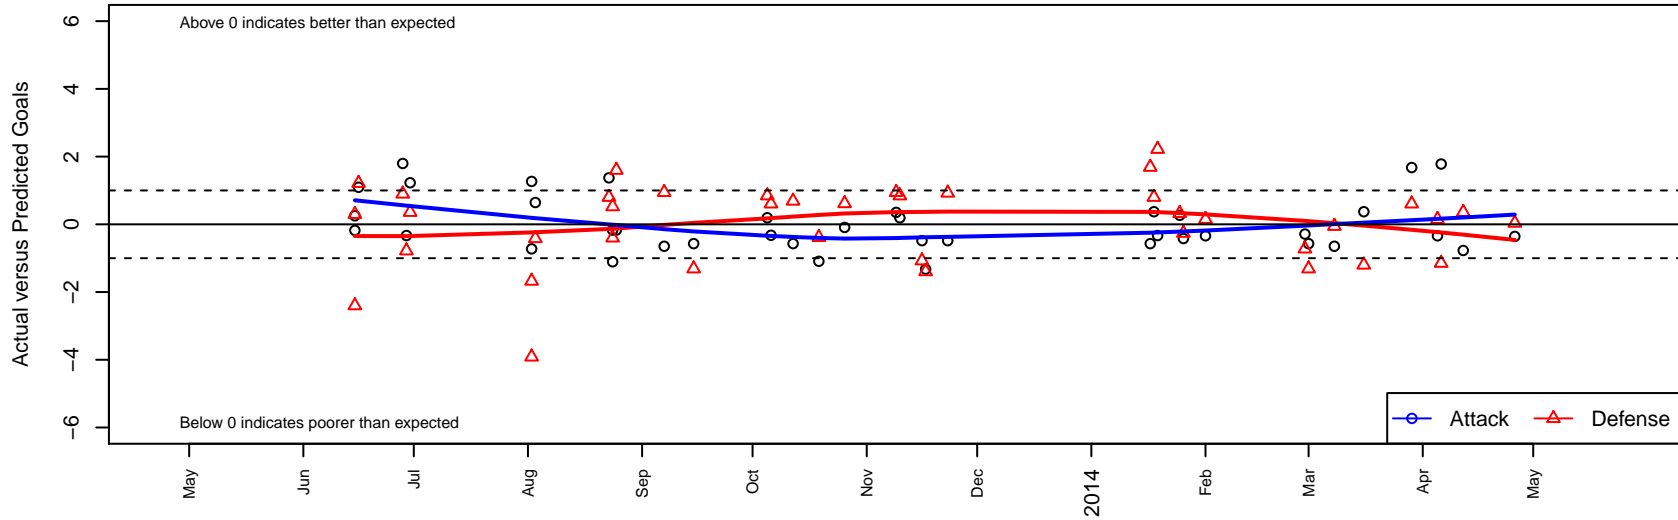

RCL G99 Div 4

PacNW Winter Classic Premier II U14

Spr RCL G99 Div 3

Challenge Cup G99 Division 2 – Challenge 2

PacNW White G99

Dots are actual minus expected GF (blue circles) and GA (red triangles).
Blue line is smoothed change in attack strength. Red is smoothed change in defense strength.